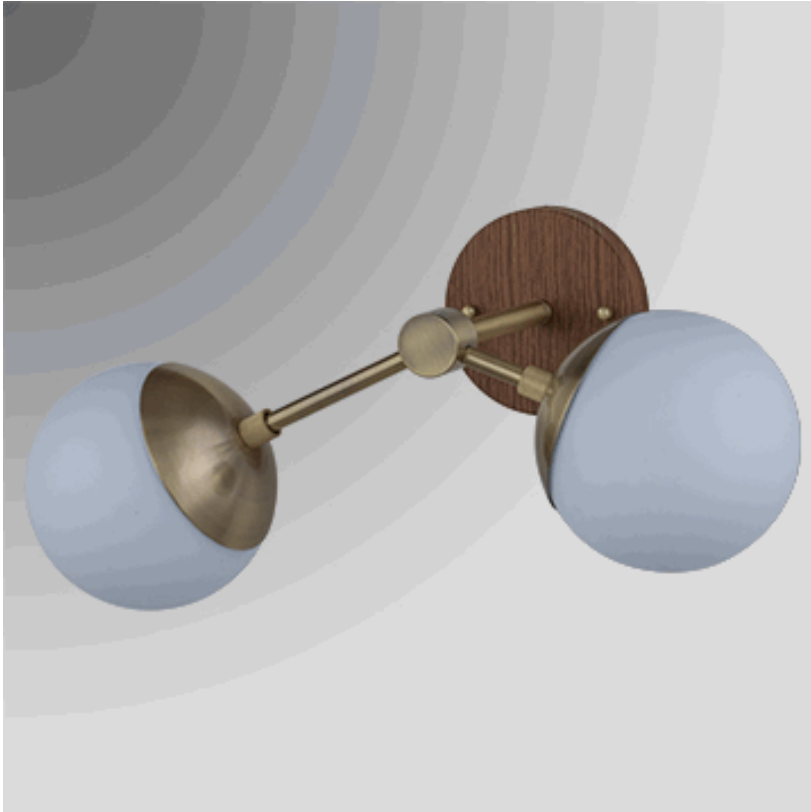

Lamp Specifications

6740S

ARKANSAS LIGHTING
S T A Y I L L U M I N A T E D

9"H Wall Lamp shown in Satin Brushed Brass and River Cherry with Milk White Glass Globes.

Lamp Dimensions: 9"H
Lamp Finish: Satin Brushed Brass and River Cherry
Switch: NA
Bulb Wattage: Recommend two 5 watt LED Candelabra bulbs
Cordset: direct wired
Socket: Two E12
Base: 5" diameter
Extension: 9.5"D

Shade Part Number: NA
Shade Material: Milk White Glass
Shade Dimensions: Two 6" diameter
Harp: NA

Miscellaneous:

Options:

Arkansas Lighting
1701 S. 28th Street
Van Buren, AR 72956

800-437-7656
Fax: 479-474-9007
www.arkansaslighting.com